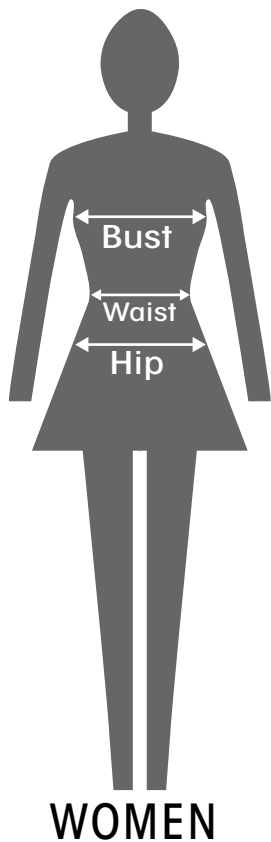

Body Measurements

SIZE		XS	S	M	L	XL	XXL	3XL
Height	ft	5.1-53	5.3-5.6	5.3-5.6	5.6-5.9	5.6-5.9	5.6-5.9	5.6-5.9
	cm	155-163	163-171	163-171	171-179	171-179	171-179	171-179
Bust	in	31-33	33-35	35-37	37-39	37-74	41-43	43-45
	cm	79-84	84-89	89-94	94-99	99-104	104-109	109-115
Waist	in	24-25	26-27	28-29	30	32	34	36
	cm	60.5-63.5	66.5-68.5	71-73.5	76	81	86	91
Hip	in	34 1/4 - 35 5/6	35 5/6 - 37/ 45	37 4/5 - 40	40 - 42 1/2	42 1/2 - 44 5/6	44 5/6 - 47 1/4	47 1/4 - 49 1/2
	cm	87-91	91-96	96-102	102-108	108-114	114-120	120-126

		S/M	L/XL
Recommended Hip Size	in	34 5/6-41	36.4/5-43
	cm	88.5-104	93.5-109

Nude waist measurement	in	21	22	23	24	25	26	27	28	29
	cm	53.5	56	58.8	61	63.5	66	68.5	71	73.5
	in	30	31	32	33	34	35	36	37	
	cm	76	78.5	81	84	86.5	89	91.5	94	